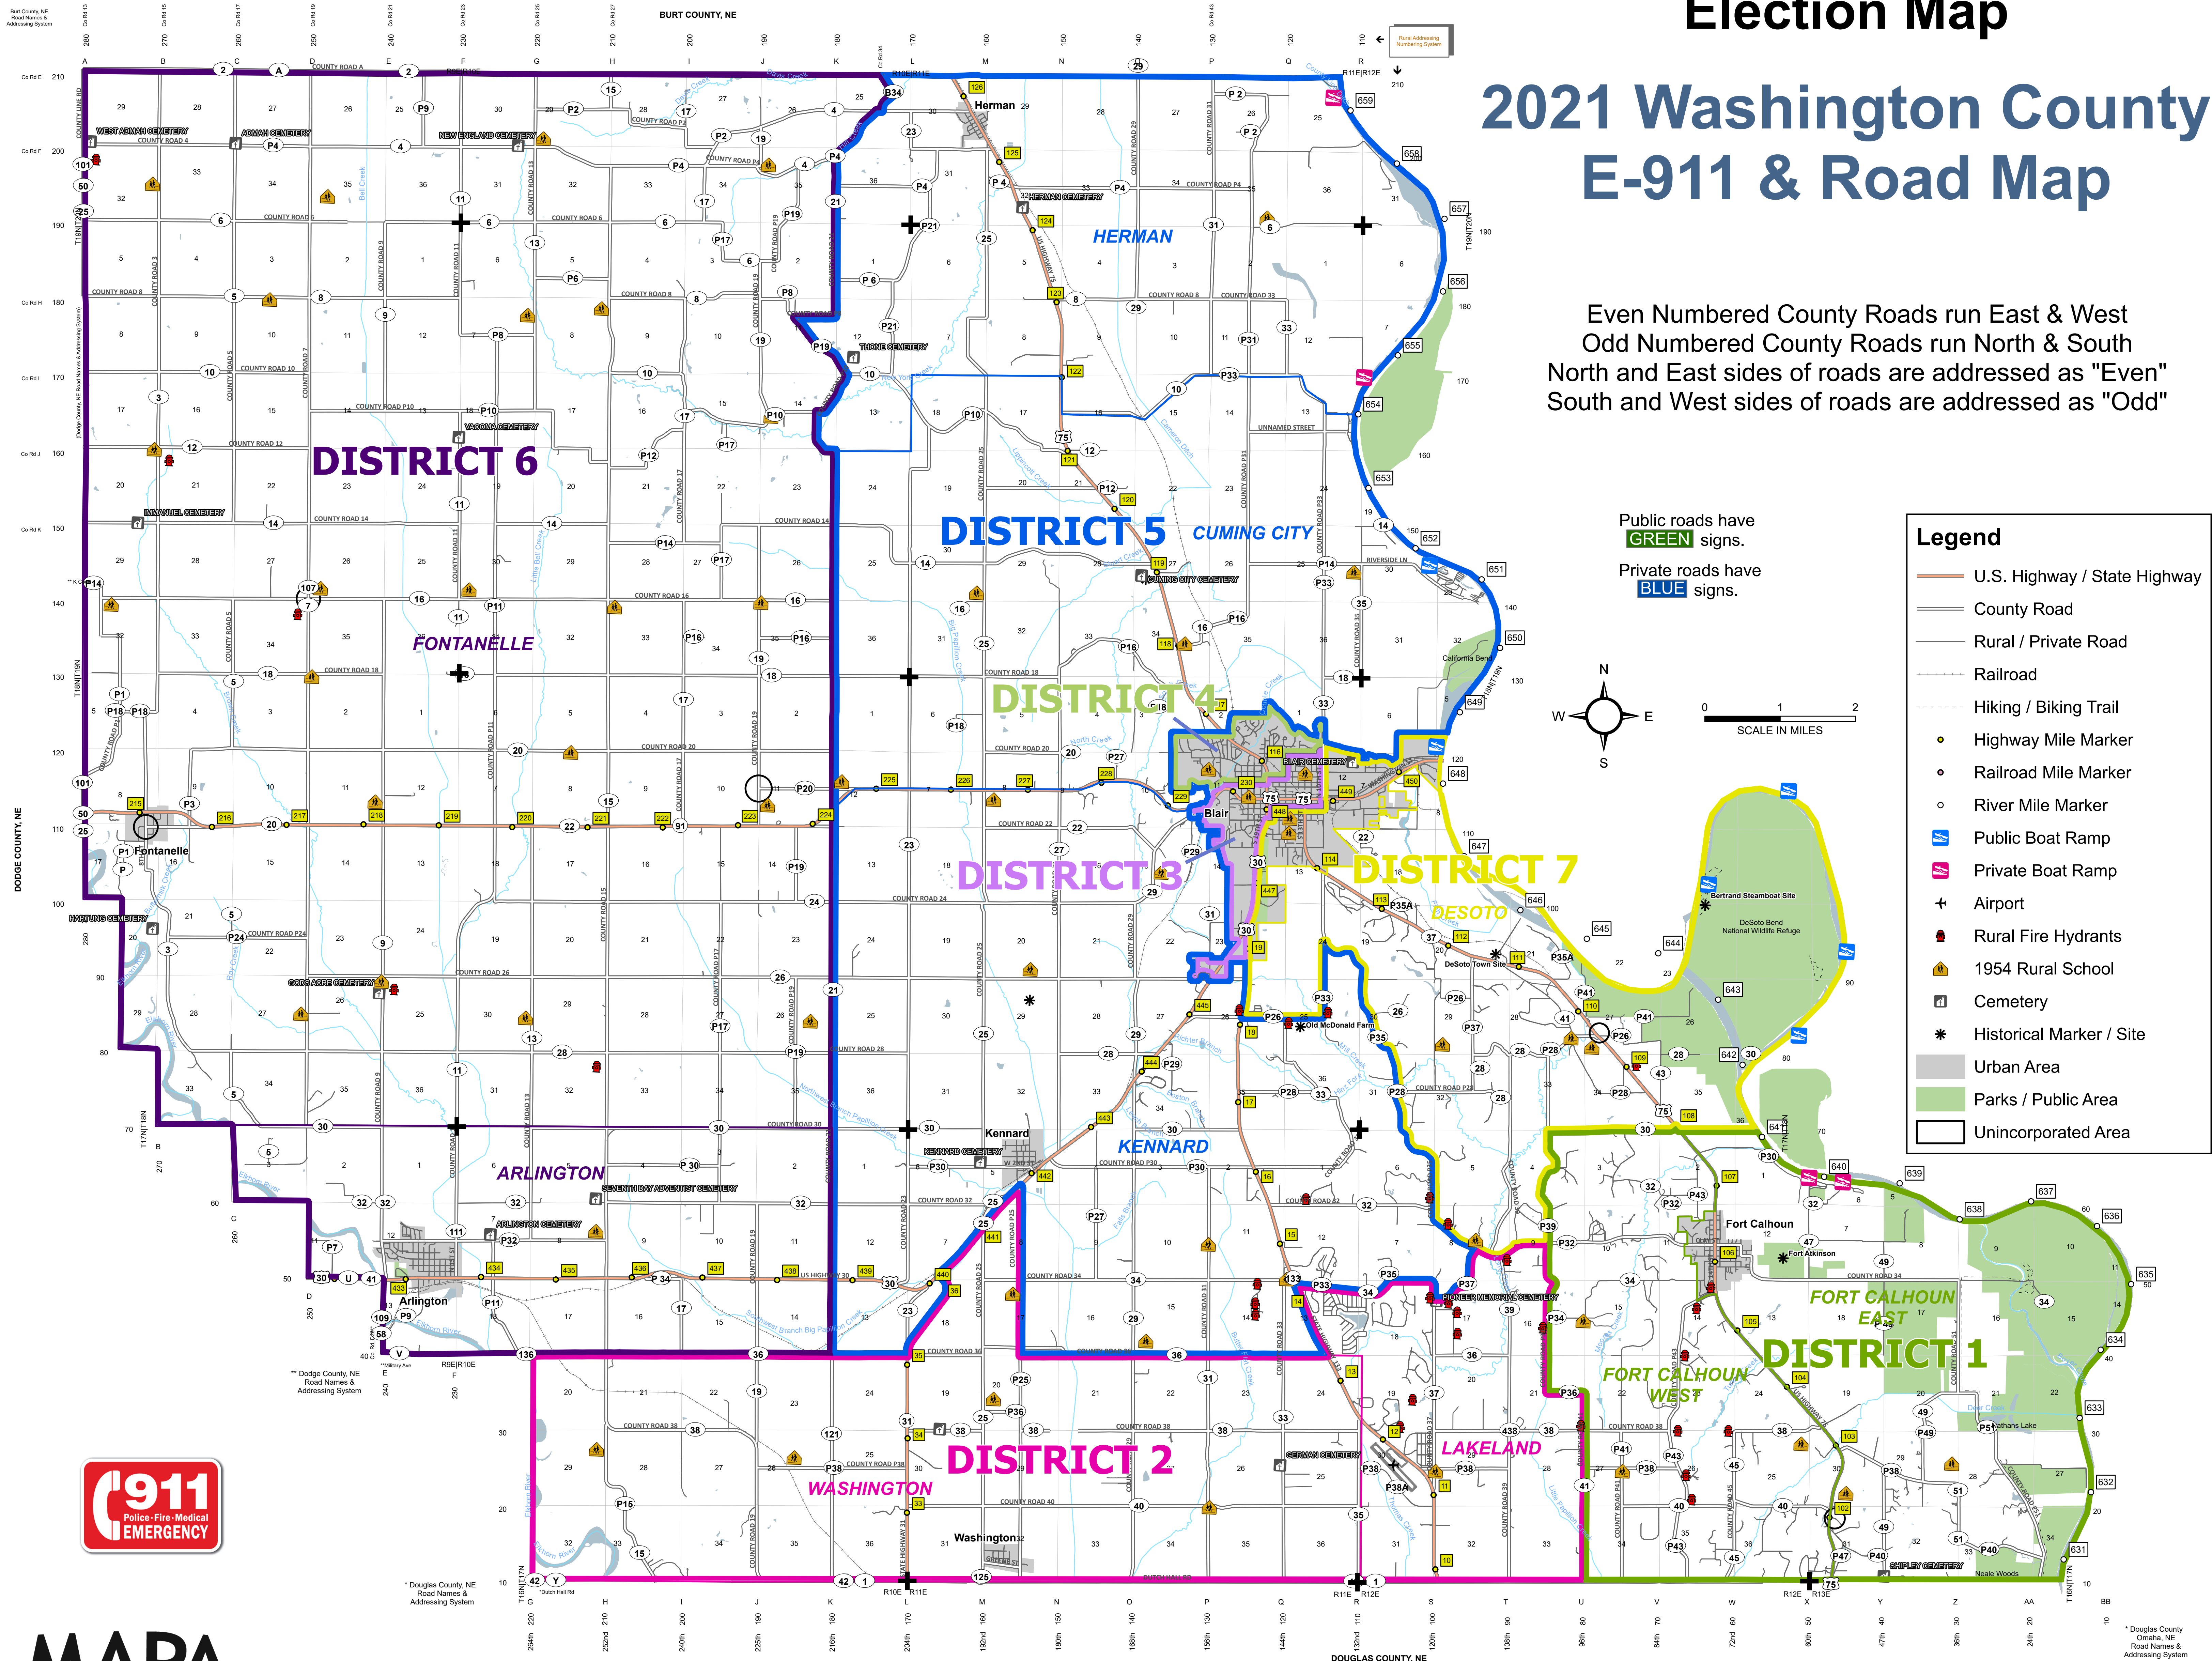

Election Map

2021 Washington County E-911 & Road Map

Even Numbered County Roads run East & West
Odd Numbered County Roads run North & South
North and East sides of roads are addressed as "Even"
South and West sides of roads are addressed as "Odd"

Public roads have **GREEN** signs.
Private roads have **BLUE** signs.

Legend

- U.S. Highway / State Highway
- County Road
- Rural / Private Road
- Railroad
- Hiking / Biking Trail
- Highway Mile Marker
- Railroad Mile Marker
- River Mile Marker
- Public Boat Ramp
- Private Boat Ramp
- Airport
- Rural Fire Hydrants
- 1954 Rural School
- Cemetery
- Historical Marker / Site
- Urban Area
- Parks / Public Area
- Unincorporated Area

SCALE IN MILES
0 1 2